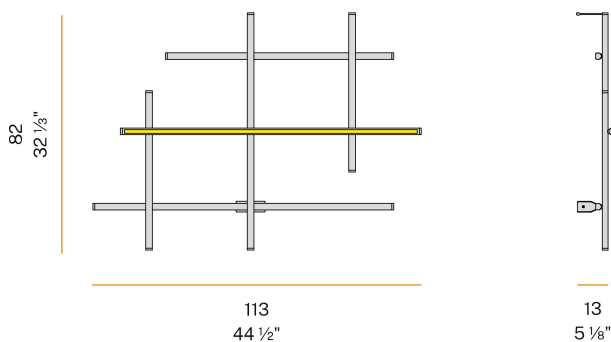

PANZERI

Hilow

24V DC
A02901.115.0510

● white

Data sheet

CODE	A02901.115.0510
SYSTEM POWER CONSUMPTION	73W
EFFICACY	56lm/W
LIGHT SOURCE	LED
LIGHT SOURCE LIFETIME	L70 (B10) 60.000h
COLOUR TEMPERATURE	2700K Ra>90
LIGHT DISTRIBUTION	diffused
POWER SUPPLY	24V DC
DRIVER	remote not included
NOMINAL LUMINOUS FLUX	8568lm
LUMEN OUTPUT	4088lm
EFFICIENCY	47.7%
WEIGHT	2,15 Kg
PROTECTION DEGREE	IP20
COLOUR TOLLERANCES	SDCM 3
PACKING DIMENSIONS (CM)	0,0 x 0,0 x 0,0

Wall lighting fixture for interiors, with direct and indirect light emission.
Pickled sheet metal wall bracket in polyacrylic paint.
Pickled sheet metal wall plate in polyacrylic paint.
Extruded aluminium structure in white, mat black, bronze, mat brass or titanium polyacrylic paint.
Joints in turned brass and die-cast aluminium in polyacrylic paint.
Die-cast aluminium end caps in polyacrylic paint.
Extruded polycarbonate diffusers with black finish for direct light emission and opaline finish for indirect light emission.

Technical drawing

Polar diagram