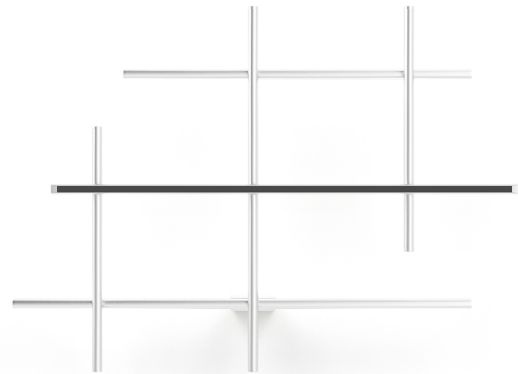

PANZERI

Hilow

24V DC
A02901.115.0510

● white

Data sheet

CODE	A02901.115.0510
SYSTEM POWER CONSUMPTION	73W
EFFICACY	56lm/W
LIGHT SOURCE	LED
LIGHT SOURCE LIFETIME	L70 (B10) 60.000h
COLOUR TEMPERATURE	2700K Ra>90
LIGHT DISTRIBUTION	diffused
POWER SUPPLY	24V DC
DRIVER	remote not included
NOMINAL LUMINOUS FLUX	8568lm
LUMEN OUTPUT	4088lm
EFFICIENCY	47.7%
WEIGHT	2,15 Kg
PROTECTION DEGREE	IP20
COLOUR TOLLERANCES	SDCM 3
PACKING DIMENSIONS (CM)	0,0 x 0,0 x 0,0

Wall lighting fixture for interiors, with direct and indirect light emission.
Pickled sheet metal wall bracket in polyacrylic paint.
Pickled sheet metal wall plate in polyacrylic paint.
Extruded aluminium structure in white, mat black, bronze, mat brass or titanium polyacrylic paint.
Joints in turned brass and die-cast aluminium in polyacrylic paint.
Die-cast aluminium end caps in polyacrylic paint.
Extruded polycarbonate diffusers with black finish for direct light emission and opaline finish for indirect light emission.